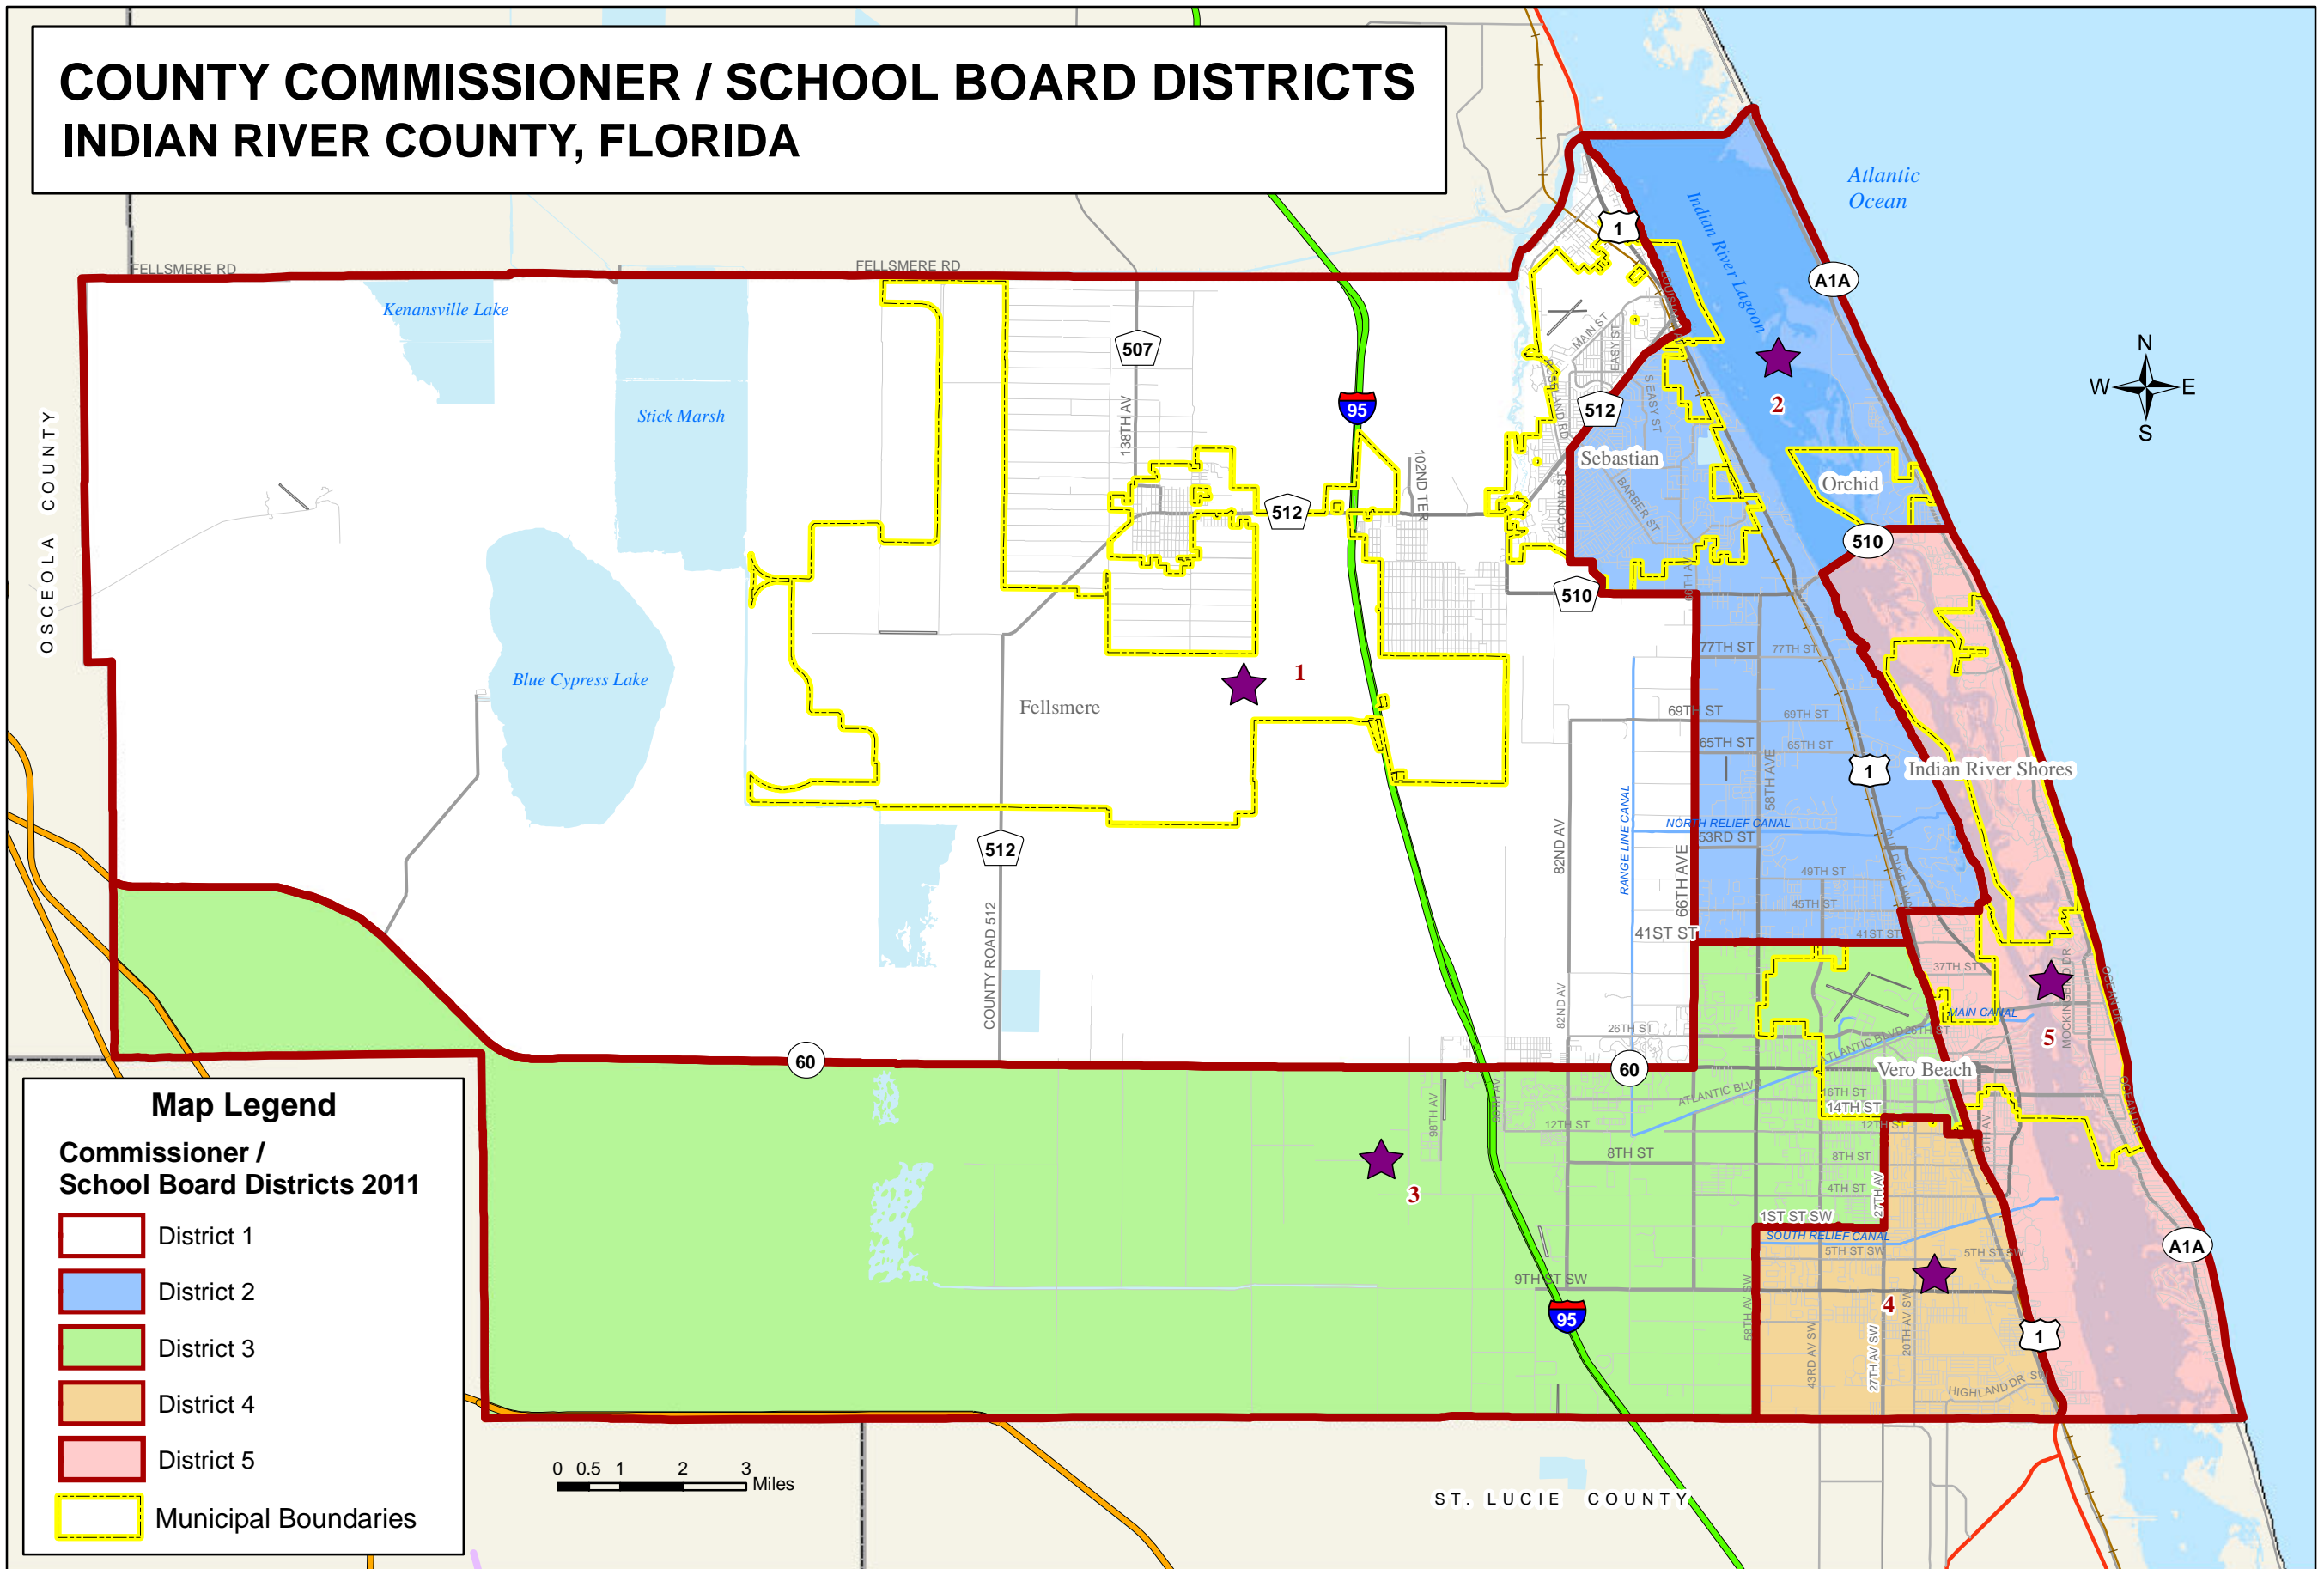

COUNTY COMMISSIONER / SCHOOL BOARD DISTRICTS INDIAN RIVER COUNTY, FLORIDA

Map Legend

Commissioner / School Board Districts 2011

- District 1
- District 2
- District 3
- District 4
- District 5
- Municipal Boundaries