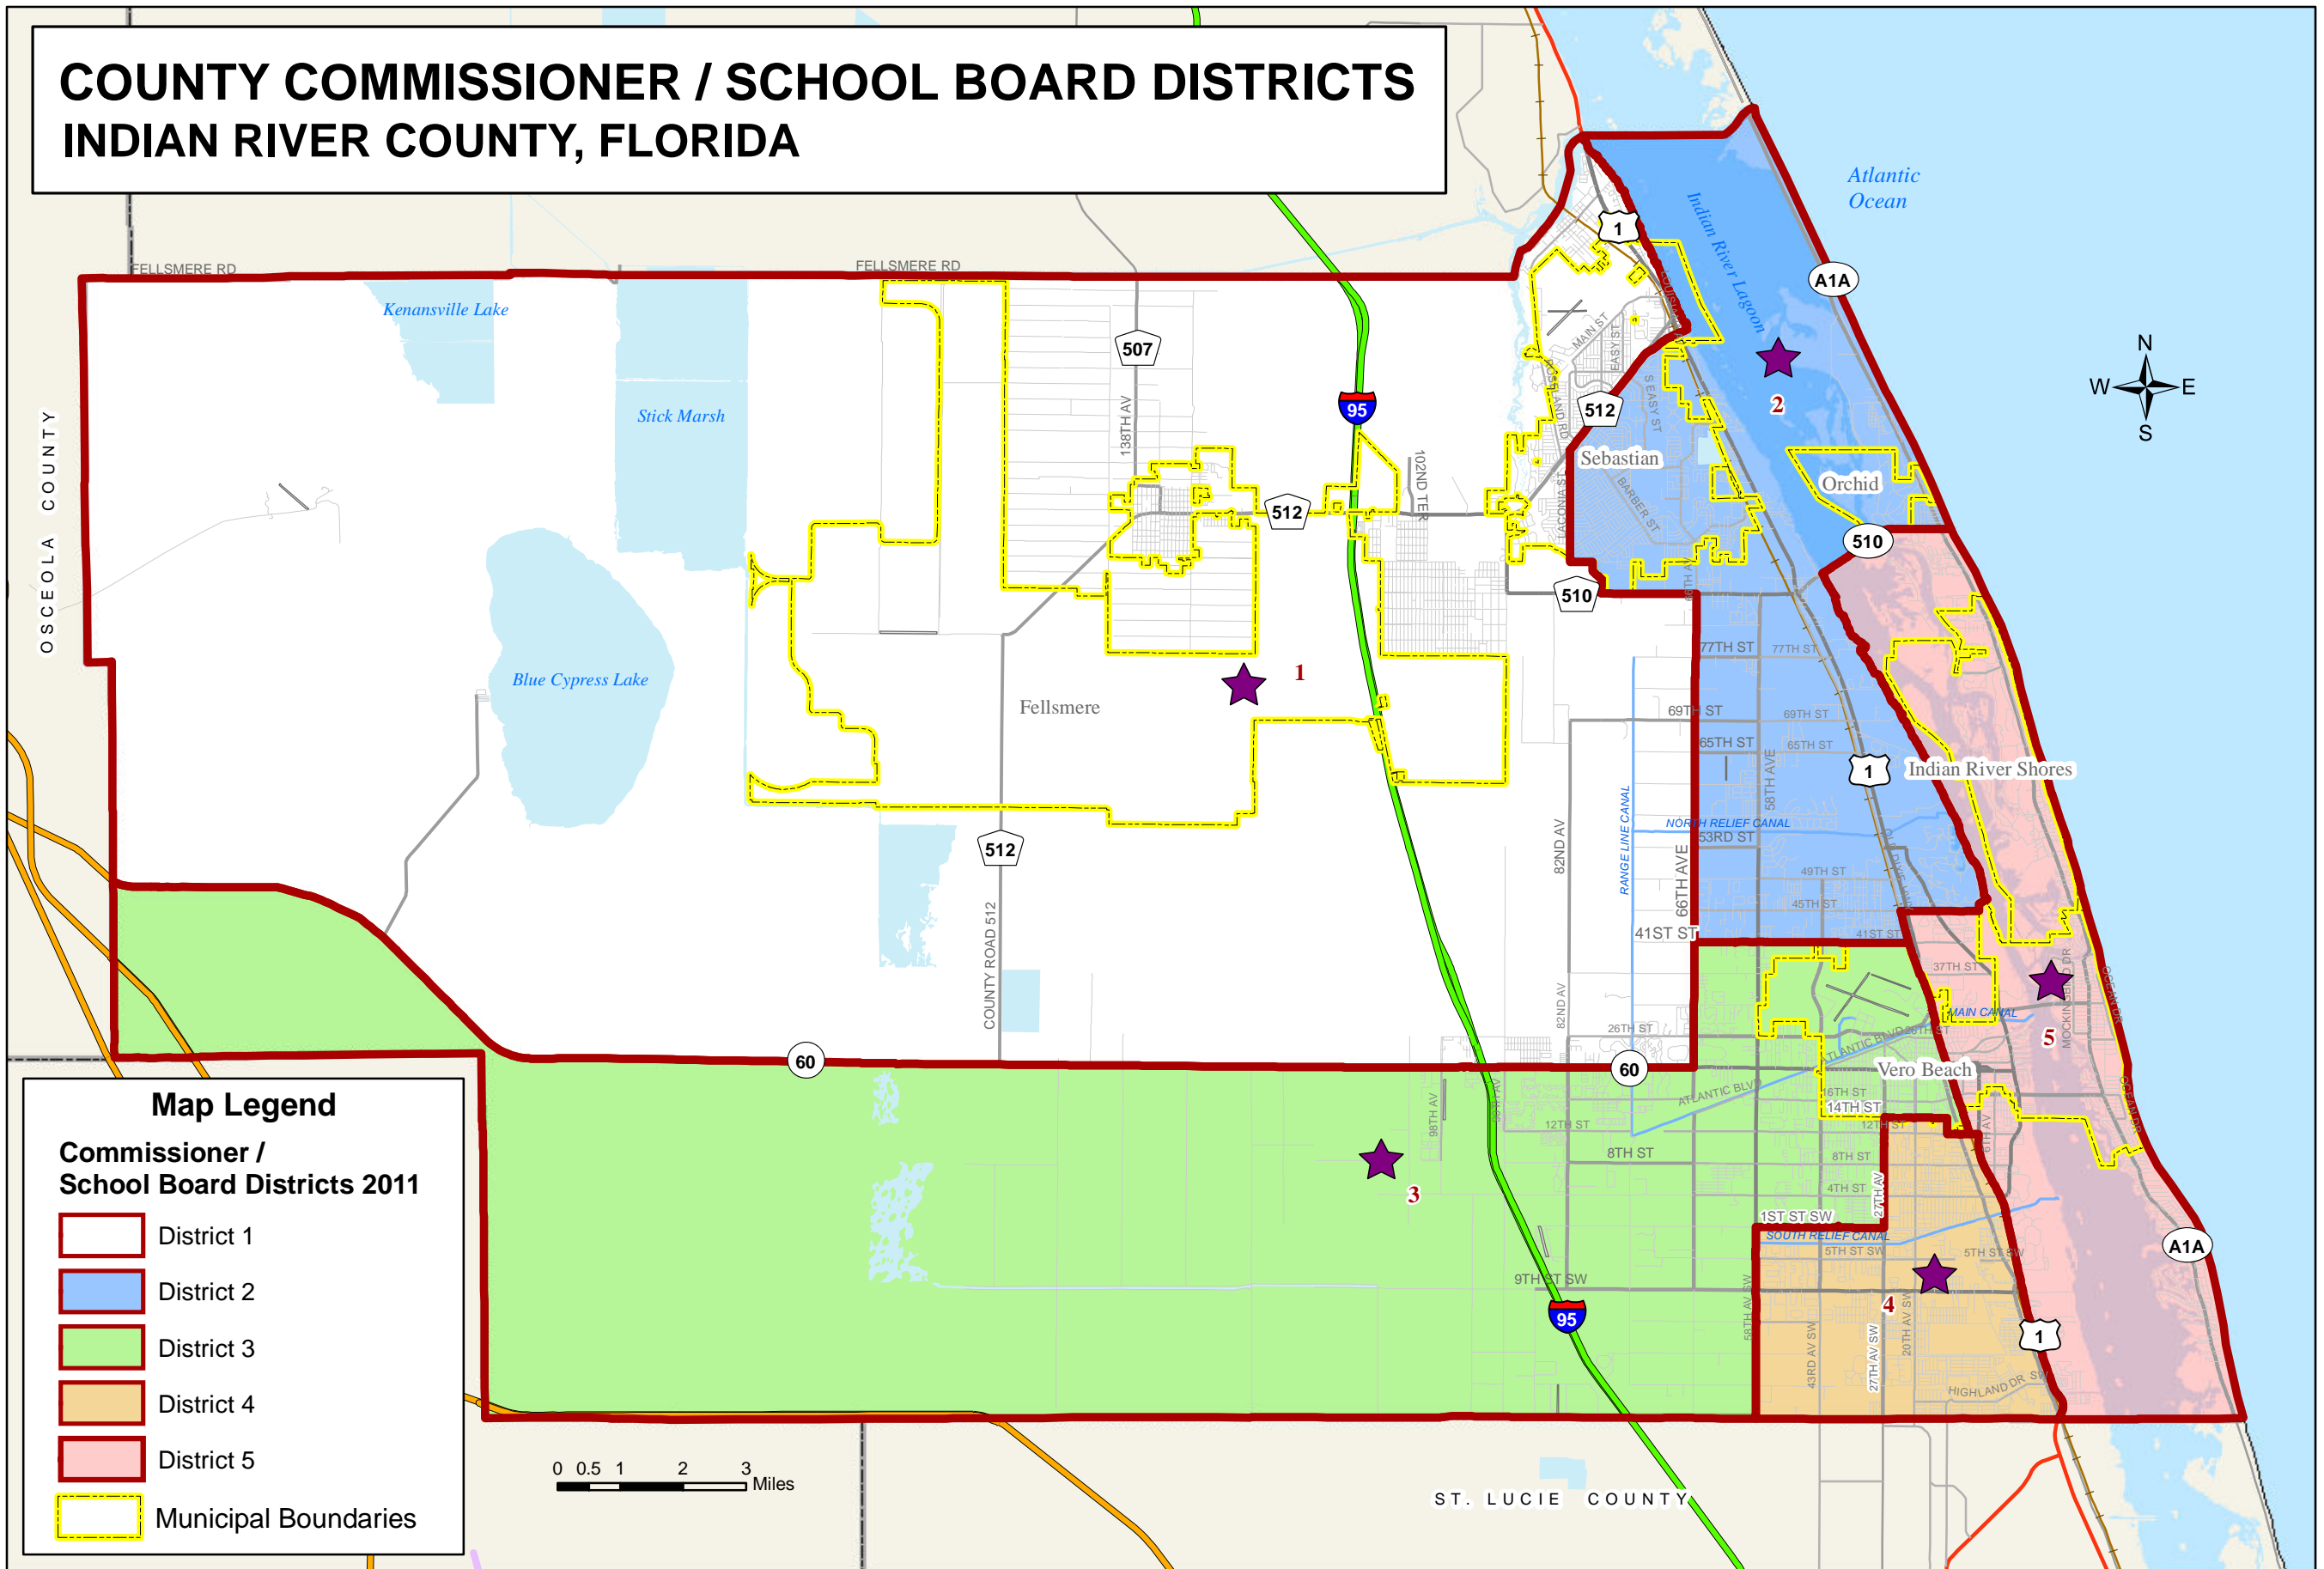

COUNTY COMMISSIONER / SCHOOL BOARD DISTRICTS

INDIAN RIVER COUNTY, FLORIDA

Map Legend

Commissioner / School Board Districts 2011

- District 1
- District 2
- District 3
- District 4
- District 5
- Municipal Boundaries