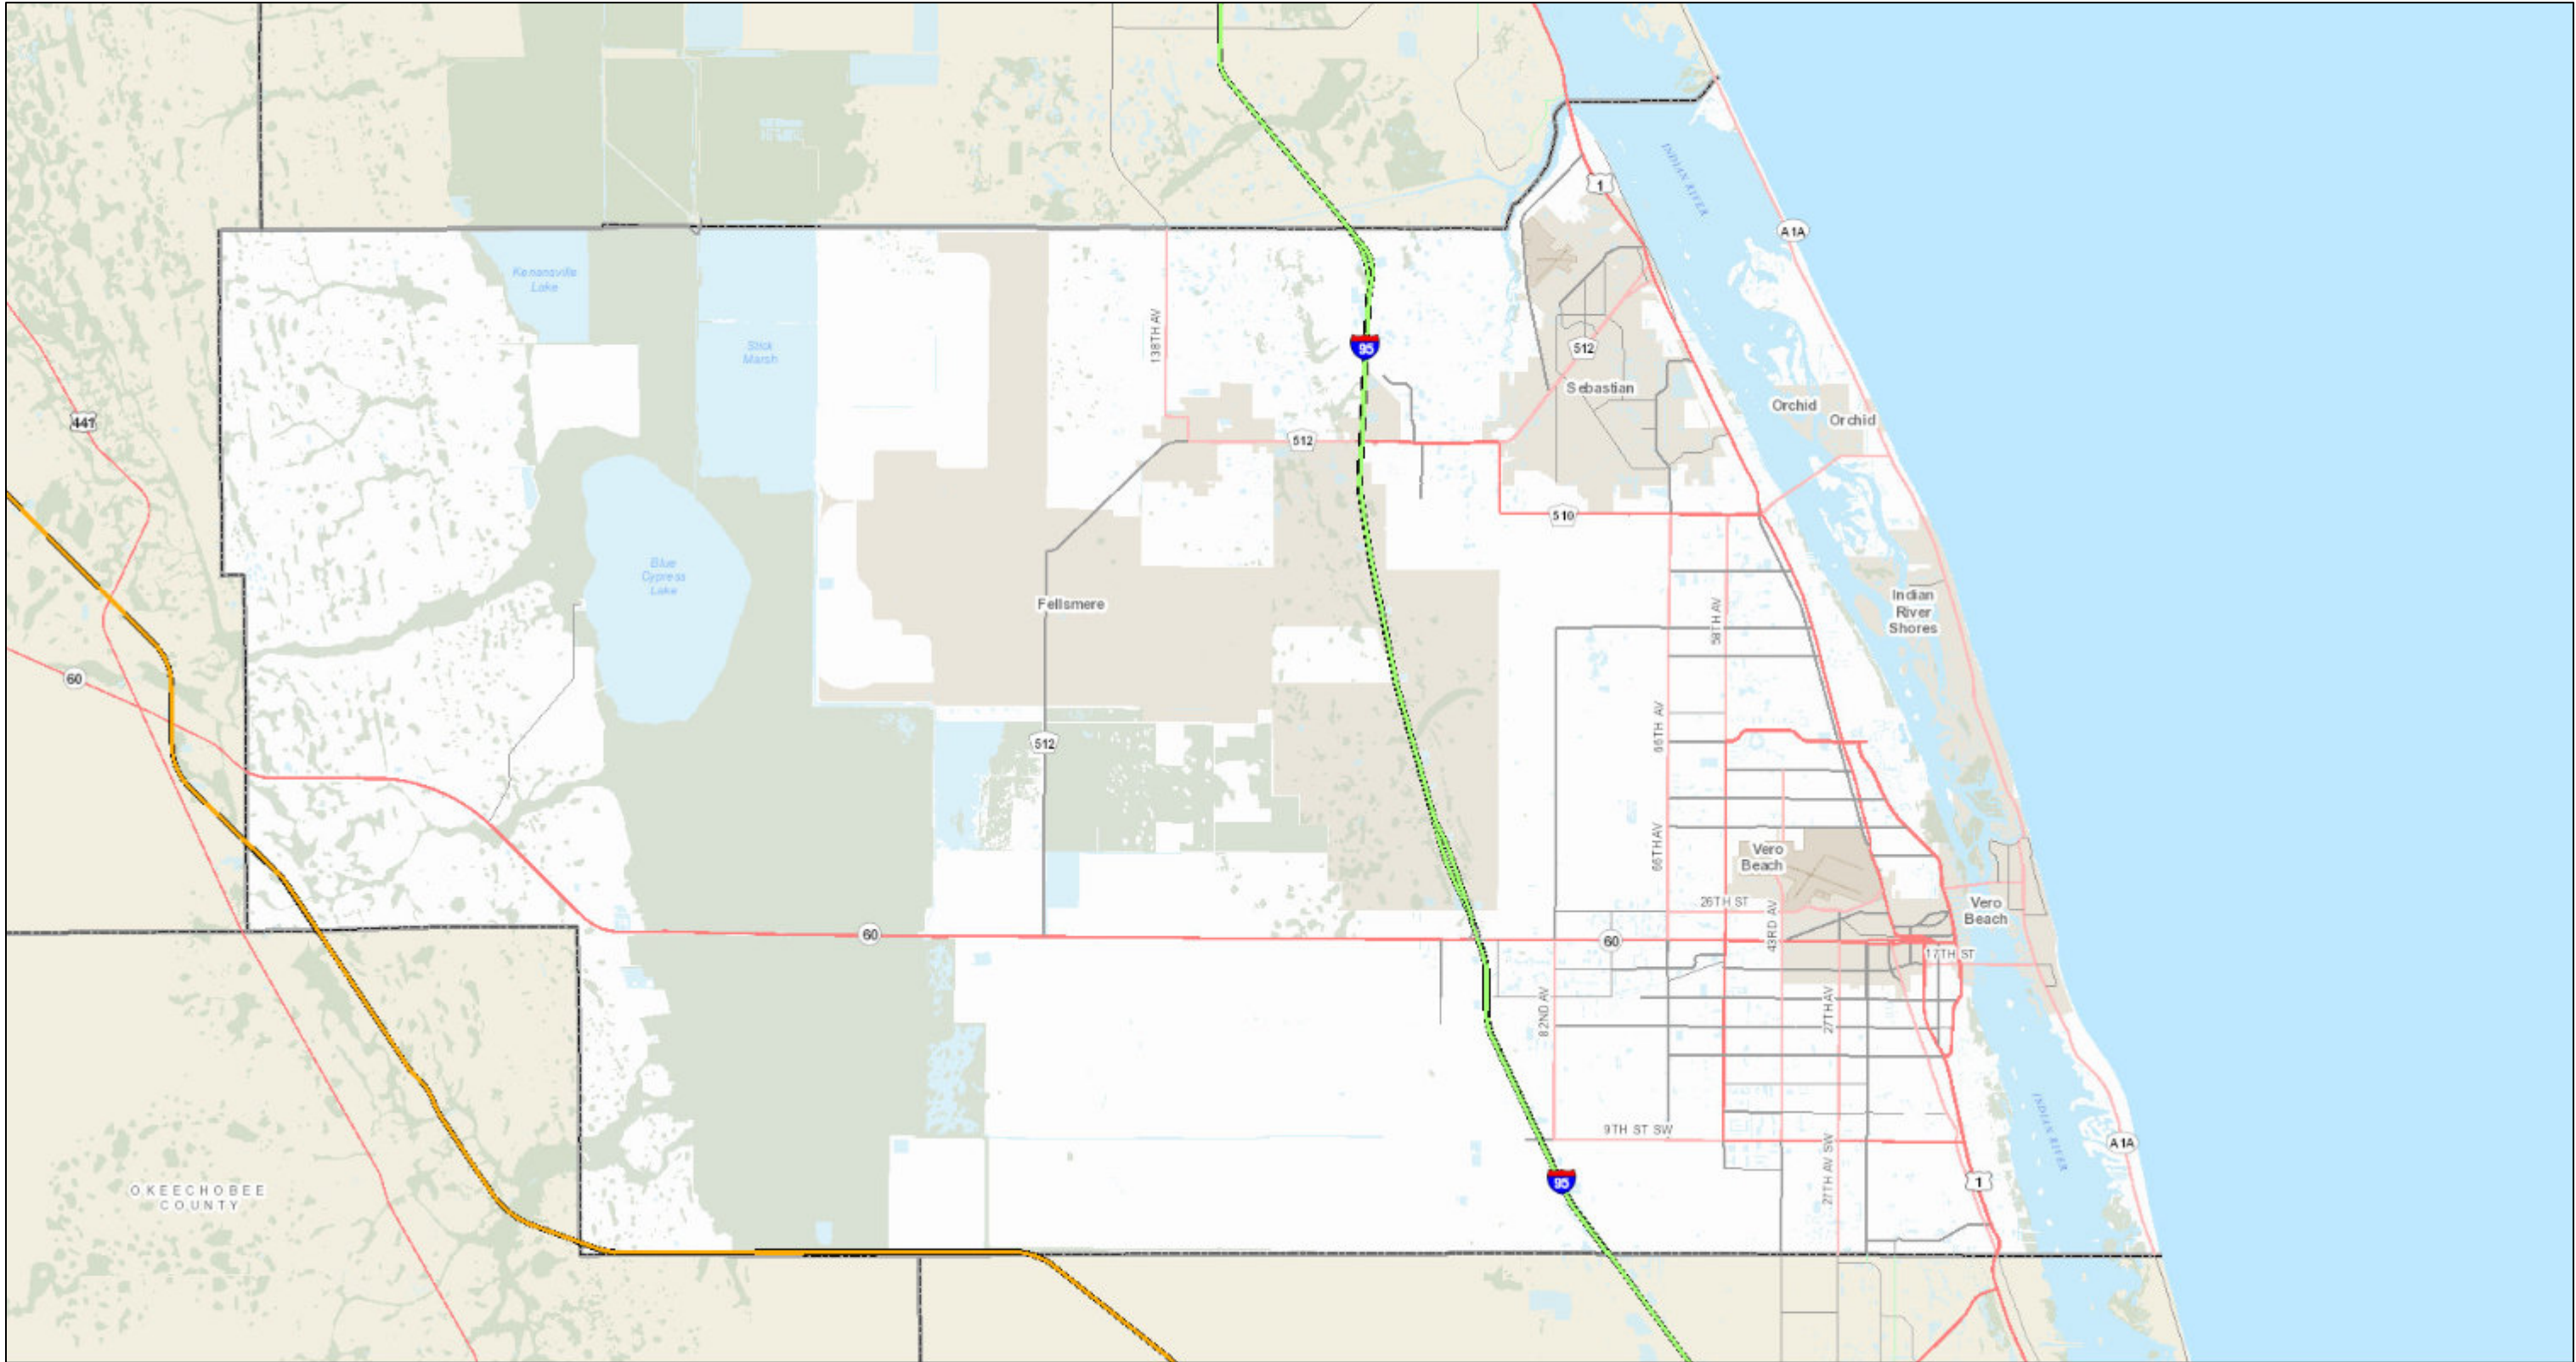

# Indian River County

Senate District 17th  
All of Indian River County

1:182,881

IRCGIS, IRCPA  
Indian River County GIS  
IRCPA  
Indian River County Planning Department