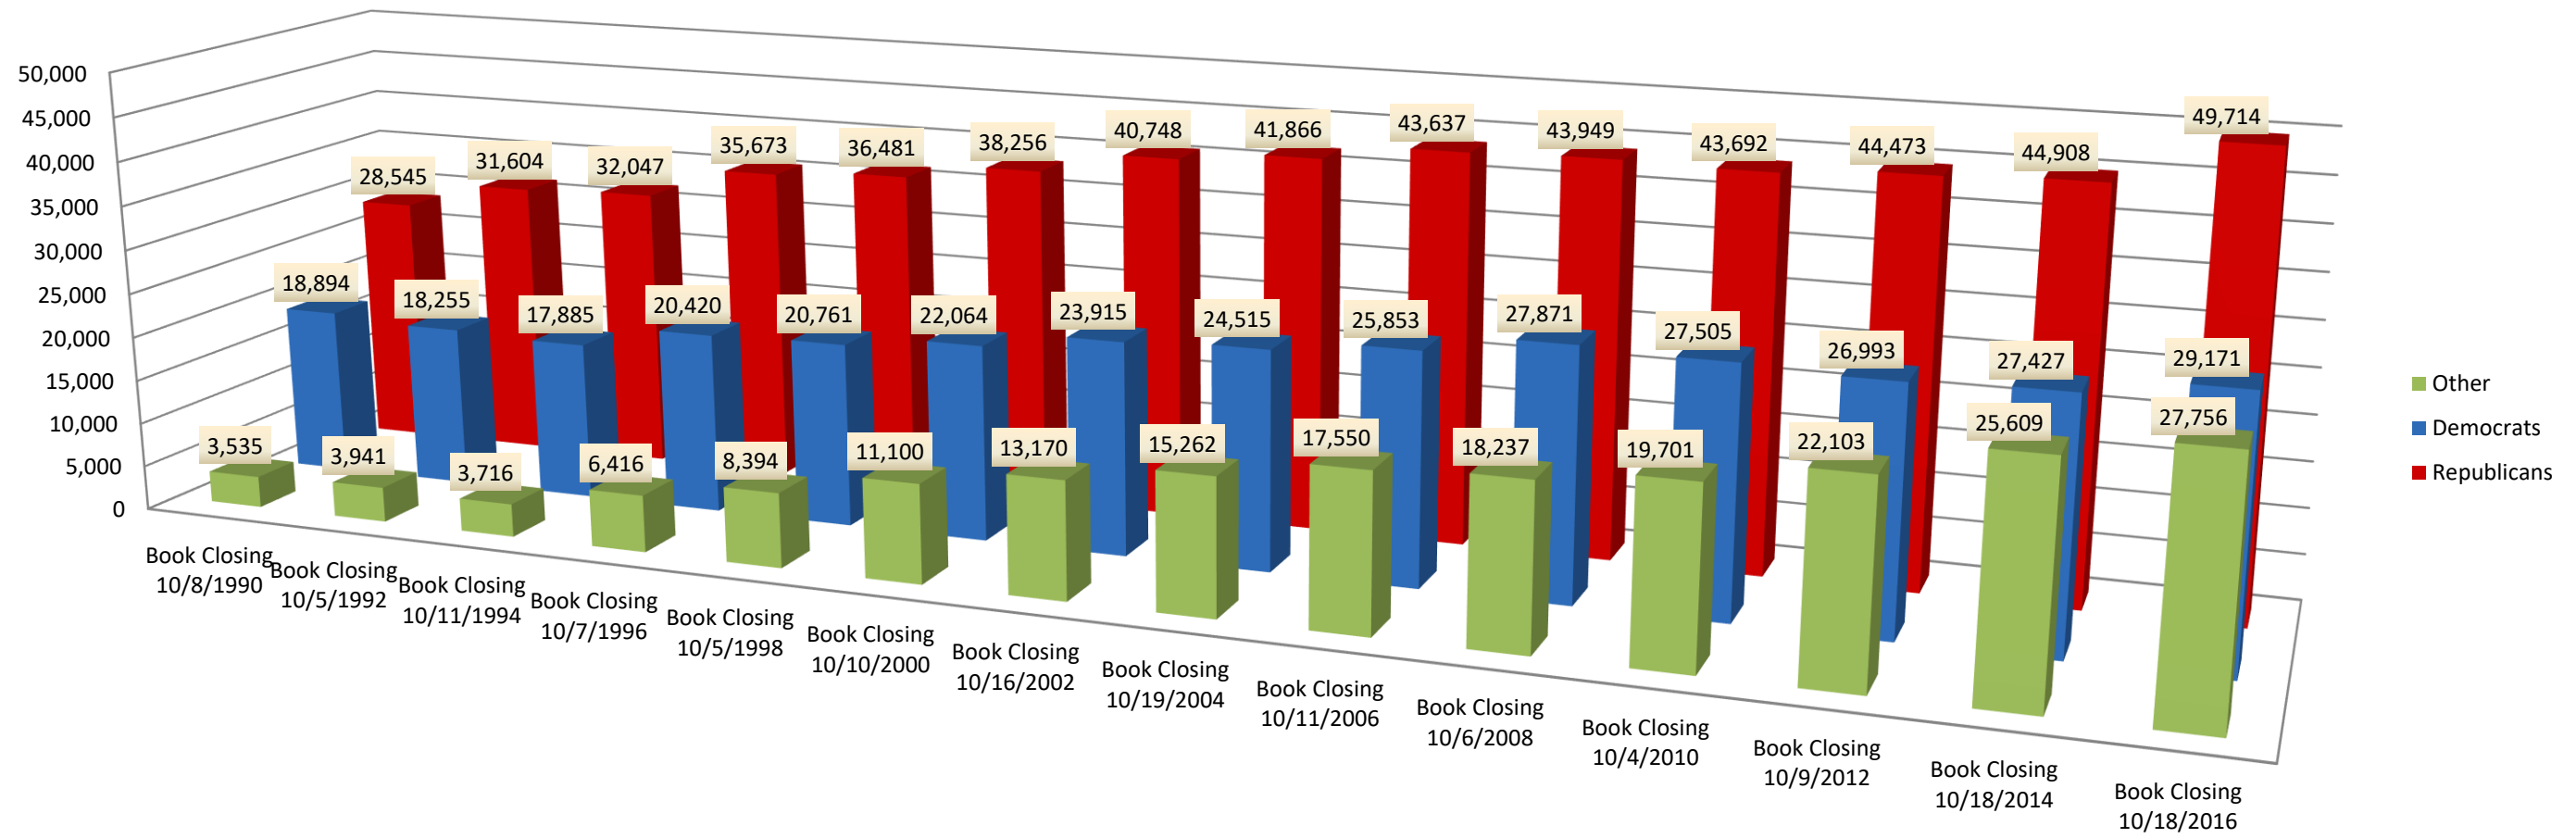

Political Party Growth 1990-2016

	10/8/1990	10/5/1992	10/11/1994	10/7/1996	10/5/1998	10/16/2000	10/19/2002	10/11/2004	10/19/2006	10/6/2008	10/4/2010	10/9/2012	10/18/2014	10/18/2016
Other	3,535	3,941	3,716	6,416	8,394	11,100	13,170	15,262	17,550	18,237	19,701	22,103	25,609	27,756
Democrats	18,894	18,255	17,885	20,420	20,761	22,064	23,915	24,515	25,853	27,871	27,505	26,993	27,427	29,171
Republican	28,545	31,604	32,047	35,673	36,481	38,256	40,748	41,866	43,637	43,949	43,692	44,473	44,908	49,714