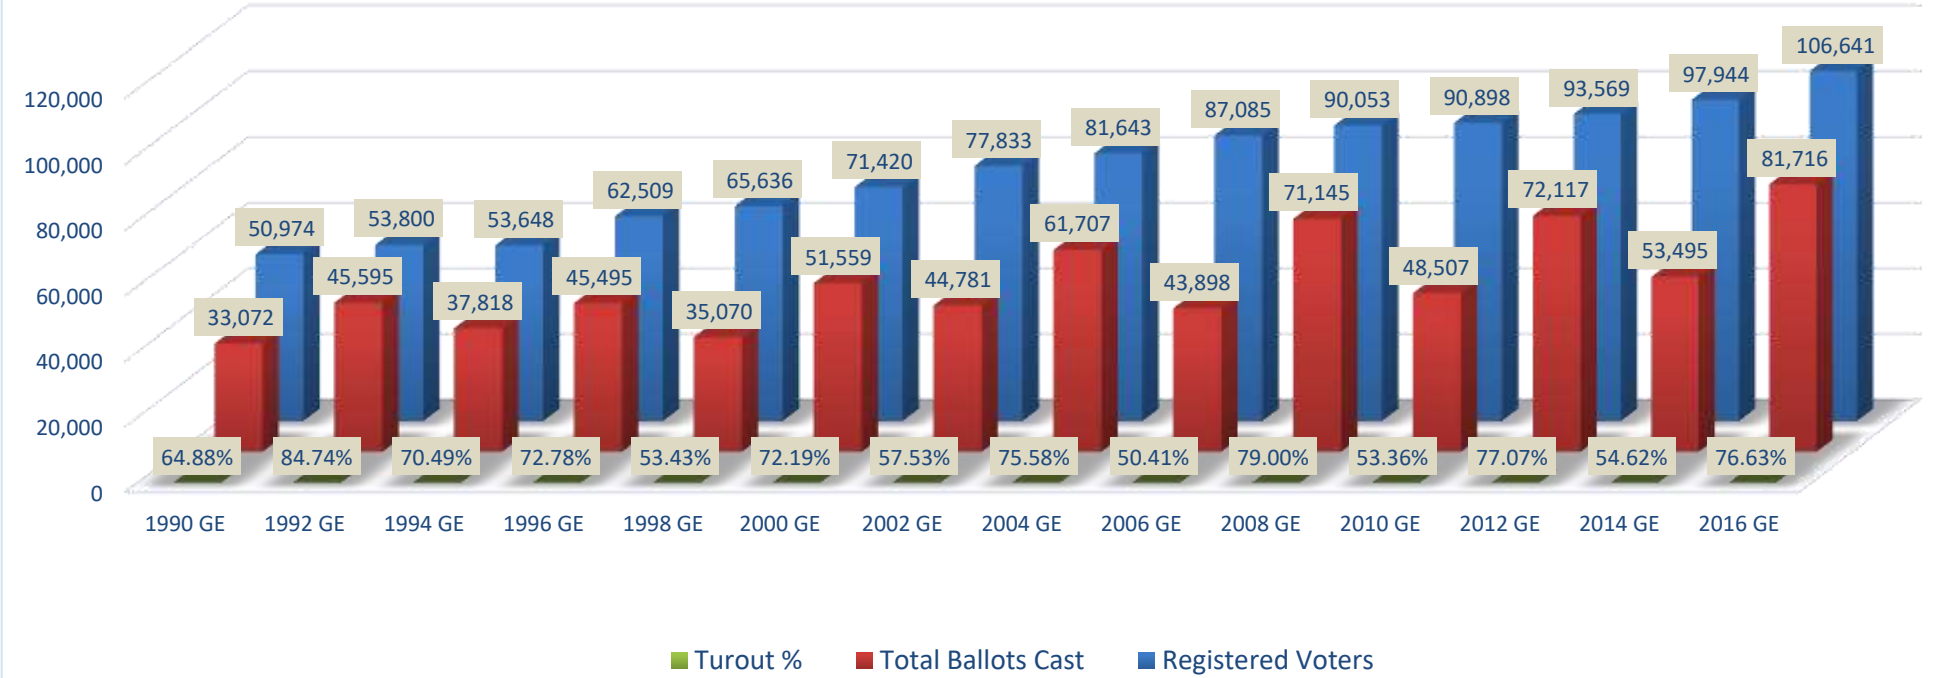

## General Election Voter Turnout 1990-2016

	1990 GE	1992 GE	1994 GE	1996 GE	1998 GE	2000 GE	2002 GE	2004 GE	2006 GE	2008 GE	2010 GE	2012 GE	2014 GE	2016 GE
Turout %	64.88%	84.74%	70.49%	72.78%	53.43%	72.19%	57.53%	75.58%	50.41%	79.00%	53.36%	77.07%	54.62%	76.63%
Total Ballots Cast	33,072	45,595	37,818	45,495	35,070	51,559	44,781	61,707	43,898	71,145	48,507	72,117	53,495	81,716
Registered Voters	50,974	53,800	53,648	62,509	65,636	71,420	77,833	81,643	87,085	90,053	90,898	93,569	97,944	106,641