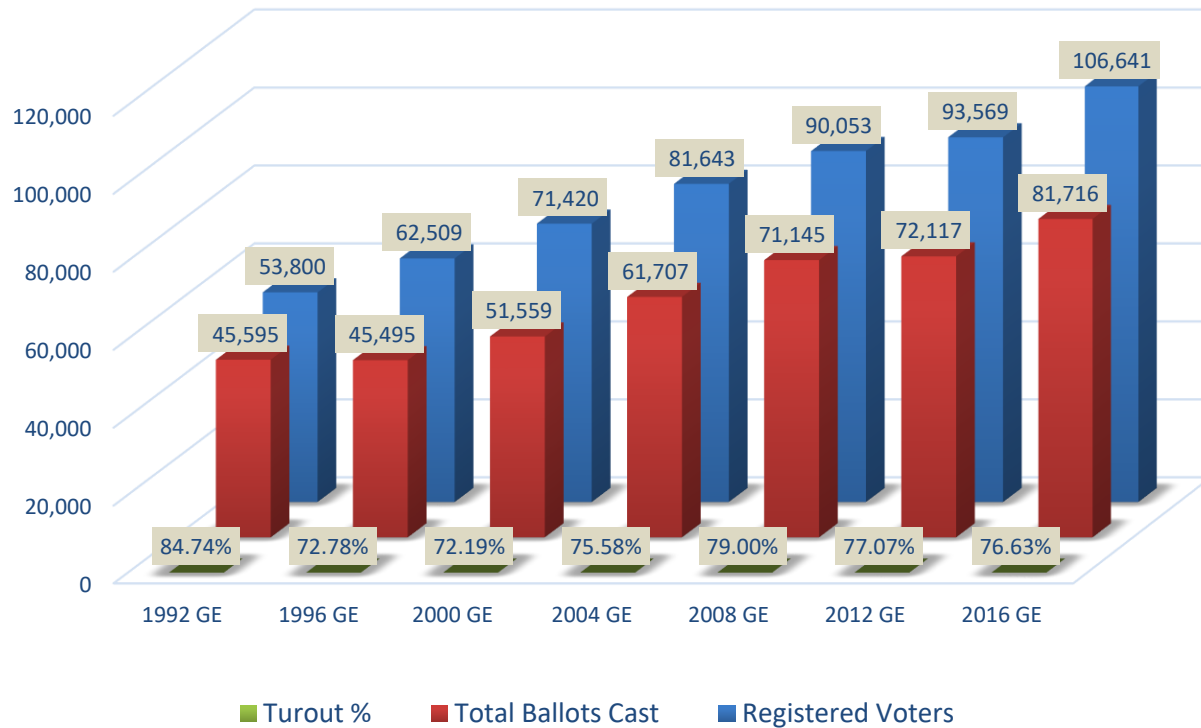

Presidential Election Voter Turnout 1992-2016

	1992 GE	1996 GE	2000 GE	2004 GE	2008 GE	2012 GE	2016 GE
Turout %	84.74%	72.78%	72.19%	75.58%	79.00%	77.07%	76.63%
Total Ballots Cast	45,595	45,495	51,559	61,707	71,145	72,117	81,716
Registered Voters	53,800	62,509	71,420	81,643	90,053	93,569	106,641