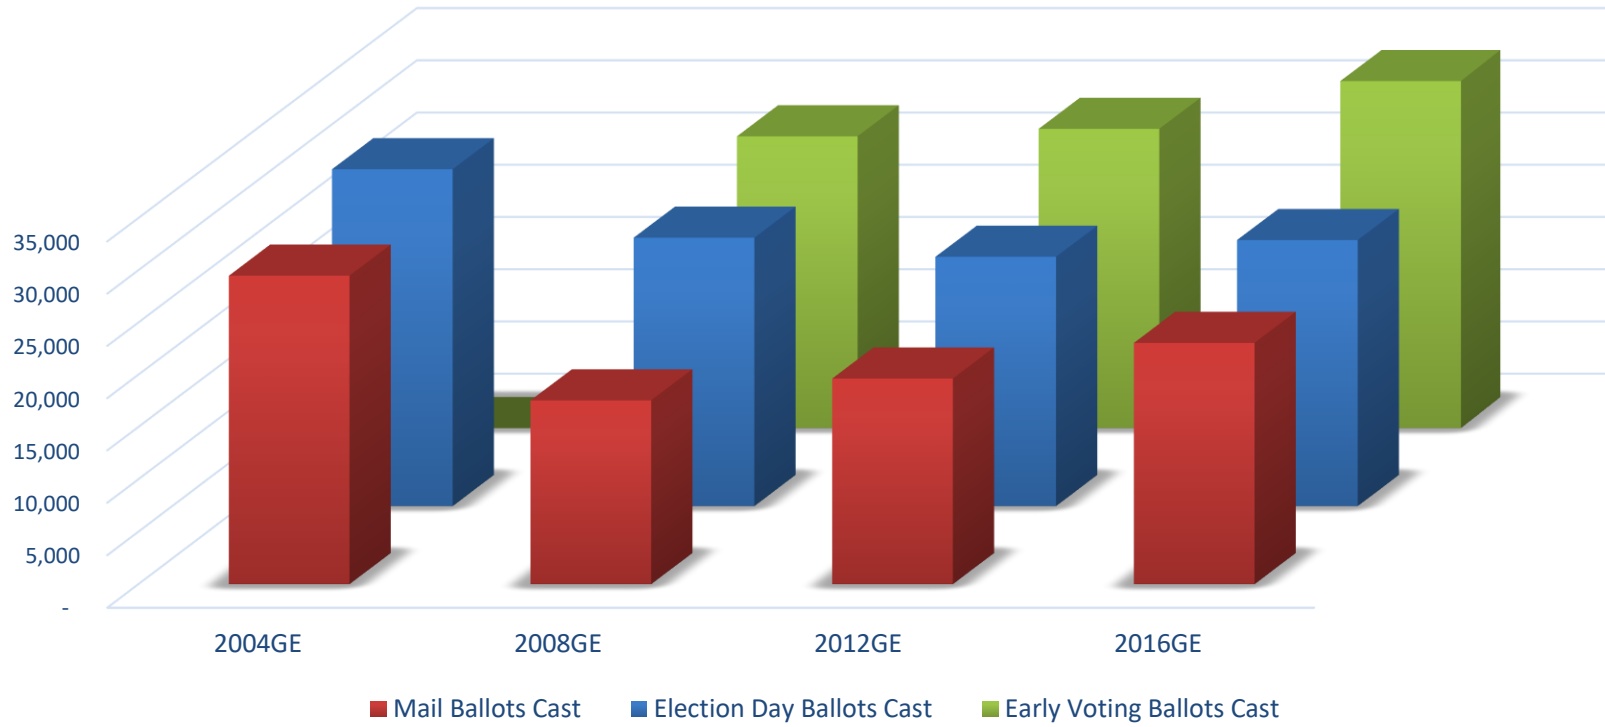

## Voting Methods 2004-2016

Early Voting started in 2008

| Voting Method             | 2004GE | 2008GE | 2012GE | 2016GE |
|---------------------------|--------|--------|--------|--------|
| Mail Ballots Cast         | 29,480 | 17,542 | 19,630 | 23,049 |
| Election Day Ballots Cast | 32,227 | 25,670 | 23,841 | 25,448 |
| Early Voting Ballots Cast | 0      | 27,933 | 28,646 | 33,219 |
| Total Turnout             | 75.58% | 79%    | 77.07% | 76.6%  |